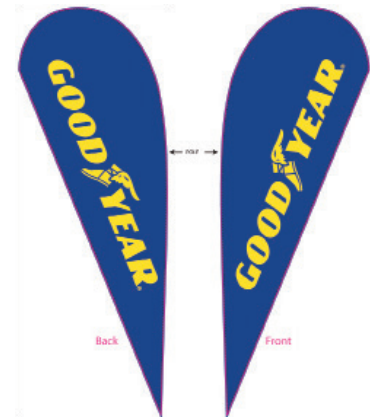

Advertising Flags

INFORMATION AND ASSISTANCE:

For more information about these displays, contact your field sales representative or call 1-888-245-1834